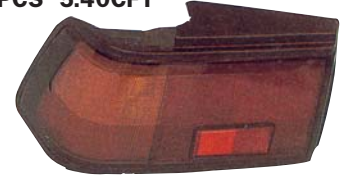

H4/H1

217-1914-A
U
TAIL LAMP
R 33500-SE3-W01
L 33550-SE3-W01
10PCS 5.40CFT