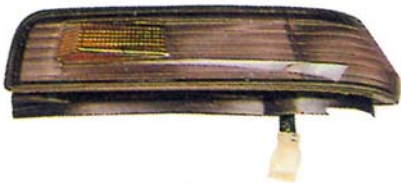

REPLACEMENT FOR

ACCORD '88-'89

REPLACEMENT FOR

ACCORD '90-'91

REPLACEMENT FOR

ACCORD '92-'93

217-1534-AU

CORNER LAMP
20PCS 2CFT

217-1113-RD LD 43T

HEAD LAMP
RD: R 33103-SM4-E04 L 33153-SM4-E04
LD: R 33100-SM4-G01 L 33150-SM4-G01
4PCS 6.37CFT

H4/H1

217-1114-RD LD-E EUROPEAN TYPE 43T

HEAD LAMP
RD: R 33103-SM4-307 L 33153-SM4-307
LD: R 33100-SM4-G04 L 33150-SM4-G04
4PCS 6.40CFT

H4/H1

217-1527-AU

CORNER LAMP
R 33300-SE5-A02
L 33350-SE5-A02
20PCS 1.68CFT

217-1519-AU

CORNER LAMP
R 34301-SM4-K01
L 34351-SM4-K01
20PCS
1.78CFT

217-1518-AE

CORNER LAMP
R 34300-SM4-G03
L 34350-SM4-G03
20PCS 1.75CFT

P21W

317-1601-AS '88

PARKING LAMP
RH 33300-SE5-A02
LH 33350-SE5-A02
20PCS 1.62CFT

217-1517-AE

CORNER LAMP
R 34301-SM4-G01
L 34351-SM4-G01
20PCS
1.75CFT

W5W

317-1604-AS US 2D/4D

FRONT LAMP
R 33300-SM4-A04
L 33350-SM4-A04
20PCS 2.37CFT

P21W

317-1901-AU '88

TAIL LAMP
R 33500-SE3-A11
L 33550-SE3-A11
10PCS 7.2CFT

217-1612-AE

FRONT LAMP
R 33302-SMA-G01
L
20PCS 1.81CFT

P21W

317-2001P-A

FOG LAMP
08V31-SM4-102
6PRS 6.94CFT

317-1902-AU

TAIL LAMP
R 33501-SM4-901
L 33551-SM4-901
10PCS 3.2CFT