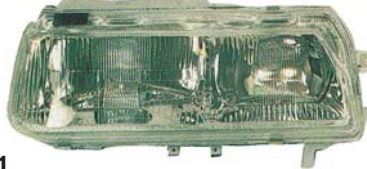

H4/H1

217-1104-RD 43T
LD
HEAD LAMP
RD: R 33100-SE3-F01
L 33150-SE3-F01
R 33100-SE3-E01
L 33150-SE3-E01
4PCS 5.03CFT